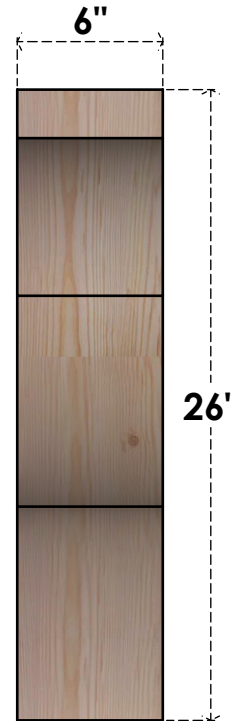

BRC06X22X26FST00RDF

6"W X 22"D X 26"H FUNSTON ROUGH SAWN BRACE, DOUGLAS FIR

SIDE

FRONT

EKENA MILLWORK
 2300 WEST MAIN ST.
 CLARKSVILLE, TX 75426
 TOLL FREE: 866-607-0453
 WWW.EKENAMILLWORK.COM

NOTES

1. INSTALLATION TO BE COMPLETED IN ACCORDANCE WITH MANUFACTURER'S SPECIFICATIONS.
2. DRAWING MAY NOT BE TO SCALE
3. THIS DRAWING IS INTENDED FOR DESIGN AND PLANNING PURPOSES ONLY.
4. ALL INFORMATION CONTAINED HEREIN WAS CURRENT AT THE TIME OF DEVELOPMENT BUT MUST BE REVIEWED AND APPROVED BY THE PRODUCT MANUFACTURER TO BE CONSIDERED ACCURATE.
5. PRODUCTS ARE NOT KILN DRIED. THIS ITEM IS UNIQUE AND WILL CONTAIN THE NATURAL VARIATIONS THAT THE WOOD SPECIES OFFERS. THIS MAY RESULT IN VARIATIONS UP TO 1/4"