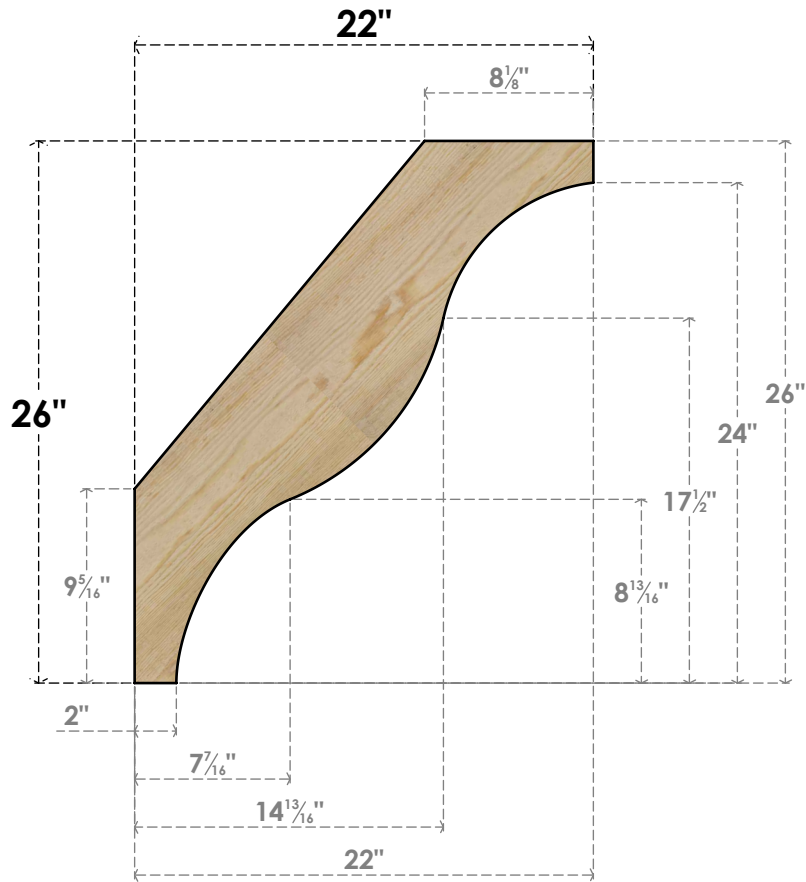

BRC06X22X26FST00RDF

6"W X 22"D X 26"H FUNSTON ROUGH SAWN BRACE, DOUGLAS FIR

SIDE

FRONT

EKENA MILLWORK
 2300 WEST MAIN ST.
 CLARKSVILLE, TX 75426
 TOLL FREE: 866-607-0453
 WWW.EKENAMILLWORK.COM

NOTES

1. INSTALLATION TO BE COMPLETED IN ACCORDANCE WITH MANUFACTURER'S SPECIFICATIONS.
2. DRAWING MAY NOT BE TO SCALE
3. THIS DRAWING IS INTENDED FOR DESIGN AND PLANNING PURPOSES ONLY.
4. ALL INFORMATION CONTAINED HEREIN WAS CURRENT AT THE TIME OF DEVELOPMENT BUT MUST BE REVIEWED AND APPROVED BY THE PRODUCT MANUFACTURER TO BE CONSIDERED ACCURATE.
5. PRODUCTS ARE NOT KILN DRIED. THIS ITEM IS UNIQUE AND WILL CONTAIN THE NATURAL VARIATIONS THAT THE WOOD SPECIES OFFERS. THIS MAY RESULT IN VARIATIONS UP TO 1/4"